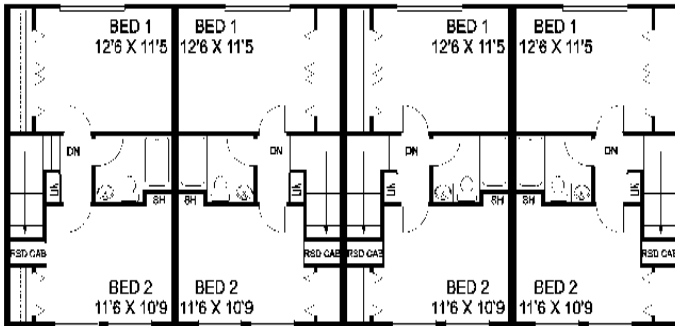

Name _____

Address _____

City _____ State _____ Zip Code _____

Call 1-800-562-1151

or

www.ldiplans.com

WILD WOOD (408-30)
 OVERALL DIMENSIONS: 71'-6" X 30'-0"
 LIVING: 923 square feet/unit

SECOND FLOOR PLAN
 443 SQ FT/UNIT

FIRST FLOOR PLAN
 480 SQ FT/UNIT