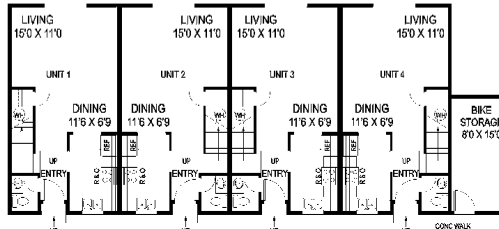

HOME DESIGNS FEATURE

The Wild Wood (408-30) is a quadraplex with identical two bedroom, one and a half bath, units. Order or search online at www.l diplans.com. Use the code LLM30 and save 30% on full set orders, or call 1-800-562-1151, to order. Study plans for \$25.00 are available for all our plans.

WILD WOOD (408-30)
 OVERALL DIMENSIONS: 71'-6" X 30'-0"
 LIVING: 923 square feet/unit

SECOND FLOOR PLAN
 443 SQ FT/UNIT

FIRST FLOOR PLAN
 480 SQ FT/UNIT

CONC WALK