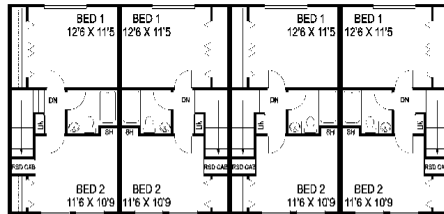

HOME DESIGNS FEATURE

The Wild Wood (408-30) is a quadraplex with identical two bedroom, one and a half bath, units. Order or search online at www.l diplans.com. Use the code LLM30 and save 30% on full set orders, or call 1-800-562-1151, to order. Study plans for \$25.00 are available for all our plans.

WILD WOOD (408-30)
 OVERALL DIMENSIONS: 71'-6" X 30'-0"
 LIVING: 923 square feet/unit

SECOND FLOOR PLAN
 443 SQ FT/UNIT

FIRST FLOOR PLAN
 480 SQ FT/UNIT

CONC WALK