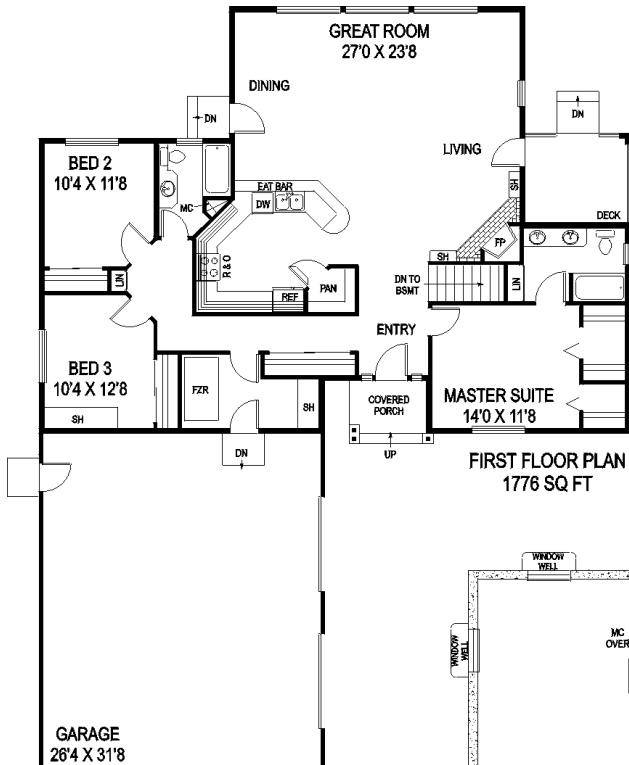

Name _____

Address _____

City _____ State _____ Zip Code _____

FIRST FLOOR PLAN
1776 SQ FT

ALDINE (500-20)
OVERALL DIMENSIONS: 56'-0" X 72'-6"
LIVING: 3602 square feet
GARAGE: 878 square feet

BASEMENT FLOOR PLAN
1826 SQ FT