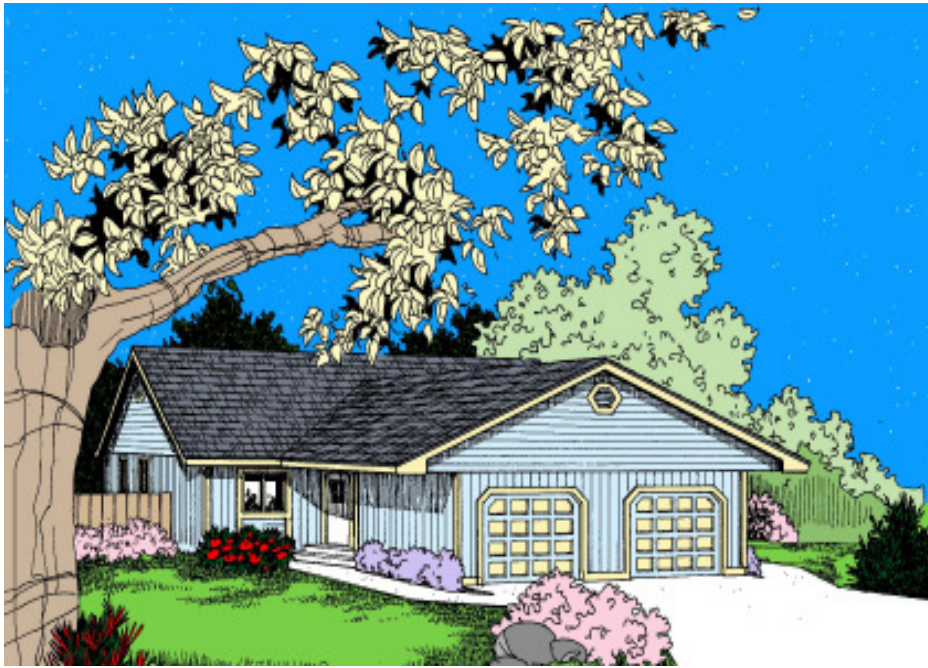

HOME DESIGNS FEATURE

Save up to 30% on construction plans when using discount code LLM30 by ordering online or by phone.

Please charge my credit card (circle)
 Visa Mastercard

Yes, send me a Study Kit for Two Blue 500-03 (\$25.00)

Name _____

Address _____

City _____ State _____ Zip Code _____

Call 1-800-562-1151

or

www.ldiplans.com

TWO BLUE (500-03)
 OVERALL DIMENSIONS: 49'-4" X 75'-6"
 LIVING: 1144 square feet per unit
 GARAGE: 299 square feet per unit