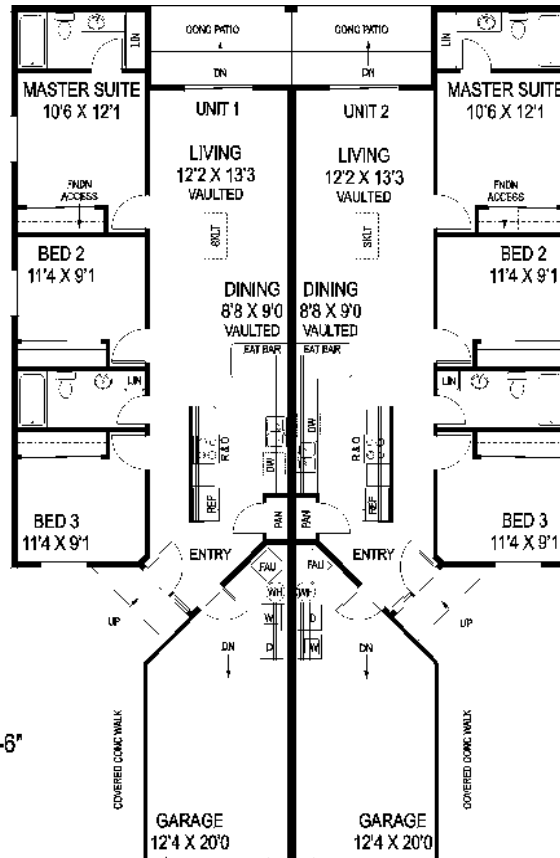

Name _____

Address _____

City _____ State _____ Zip Code _____

Call 1-800-562-1151

or

www.ldiplans.com

TWO BLUE (500-03)
 OVERALL DIMENSIONS: 49'-4" X 75'-6"
 LIVING: 1144 square feet per unit
 GARAGE: 299 square feet per unit