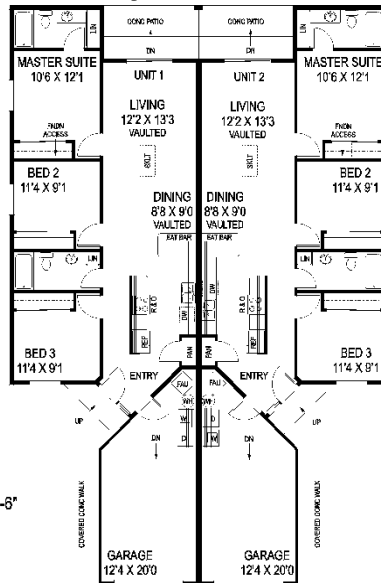

HOME DESIGNS FEATURE

The Two Blue (500-03) is a duplex with identical three bedroom, two bath units. The living and dining rooms are vaulted. Order or search online at www.lidiplans.com. Use the code LLM30 and save 30% on full set orders, or call 1-800-562-1151, to order. Study plans for \$25.00 are available for all our plans.

TWO BLUE (500-03)
 OVERALL DIMENSIONS: 49'-4" X 75'-6"
 LIVING: 1144 square feet per unit
 GARAGE: 299 square feet per unit