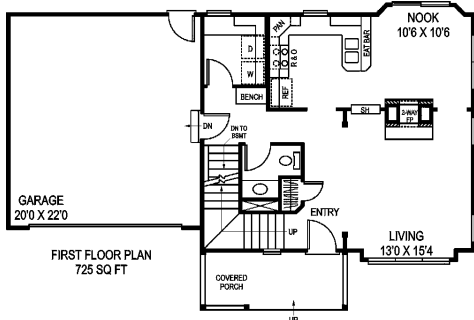

# HOME DESIGNS FEATURE

**WILLOWDELL**  
D6790

© DESIGN BASICS, Inc.

The Willowdell (D6790) has all three bedrooms and an unfinished storage room located on the second floor. Order or search online at [www.l diplans.com](http://www.l diplans.com). Use the code LLM30 and save 30% on full set orders, or call 1-800-562-1151, to order. Study plans for \$25.00 are available for all our plans.

COPYRIGHT DESIGN BASICS, Inc.  
WILLOWDELL (D6790)  
OVERALL DIMENSIONS: 49'-0" X 32'-0"  
LIVING: 1389 square feet  
UNFIN BASEMENT: 725 square feet  
GARAGE: 440 square feet

SECOND FLOOR PLAN  
664 SQ FT

FIRST FLOOR PLAN  
725 SQ FT