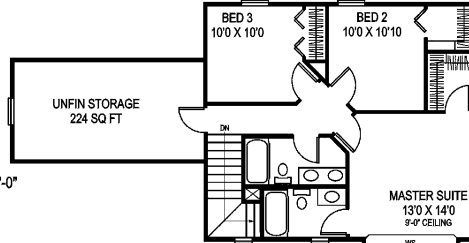

# HOME DESIGNS FEATURE

**WILLOWDELL**  
D6790

© DESIGN BASICS, Inc.

The Willowdell (D6790) has all three bedrooms and an unfinished storage room located on the second floor. Order or search online at [www.l diplans.com](http://www.l diplans.com). Use the code LLM30 and save 30% on full set orders, or call 1-800-562-1151, to order. Study plans for \$25.00 are available for all our plans.

COPYRIGHT DESIGN BASICS, Inc.  
WILLOWDELL (D6790)  
OVERALL DIMENSIONS: 49'-0" X 32'-0"  
LIVING: 1389 square feet  
UNFIN BASEMENT: 725 square feet  
GARAGE: 440 square feet

SECOND FLOOR PLAN  
664 SQ FT

FIRST FLOOR PLAN  
725 SQ FT