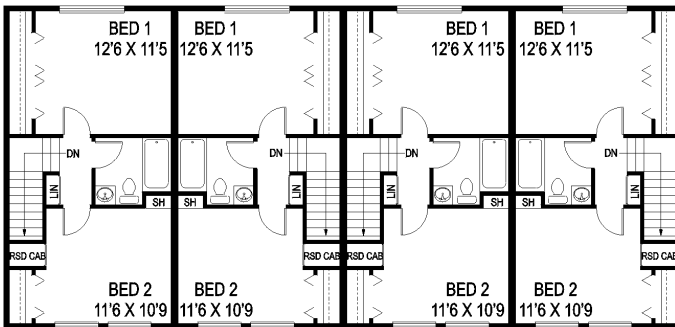

Name _____

Address _____

City _____ State _____ Zip Code _____

Call 1-800-562-1151

or

www.ldiplans.com

WILD WOOD (408-30)
 OVERALL DIMENSIONS: 71'-6" X 30'-0"
 LIVING: 923 square feet/unit

SECOND FLOOR PLAN
 443 SQ FT/UNIT

FIRST FLOOR PLAN
 480 SQ FT/UNIT