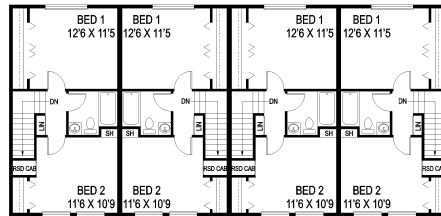

HOME DESIGNS FEATURE

WILD WOOD 408-30

The Wild Wood (408-30) is a quadraplex with identical two bedroom, one and a half bath, units. Order or search online at www.l diplans.com. Use the code LLM30 and save 30% on full set orders, or call 1-800-562-1151, to order. Study plans for \$25.00 are available for all our plans.

WILD WOOD (408-30)
OVERALL DIMENSIONS: 71'-6" X 30'-0"
LIVING: 923 square feet/unit

SECOND FLOOR PLAN
443 SQ FT/UNIT

FIRST FLOOR PLAN
480 SQ FT/UNIT