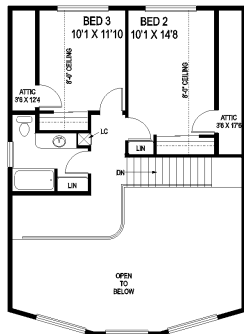

Call 800-562-1151

or www.ldiplans.com

BRENT (408-19)
OVERALL DIMENSIONS: 28'-0" X 40'-0"
LIVING: 1594 square feet

SECOND FLOOR PLAN
535 SQ FT

FIRST FLOOR PLAN
1059 SQ FT