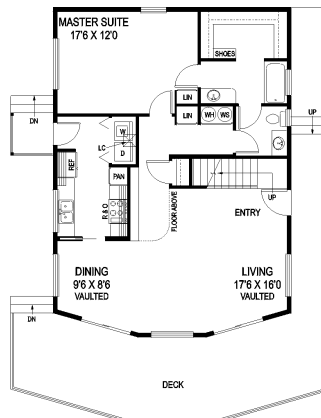

Call 800-562-1151

or www.ldiplans.com

BRENT (408-19)
OVERALL DIMENSIONS: 28'-0" X 40'-0"
LIVING: 1594 square feet

SECOND FLOOR PLAN
535 SQ FT

FIRST FLOOR PLAN
1059 SQ FT