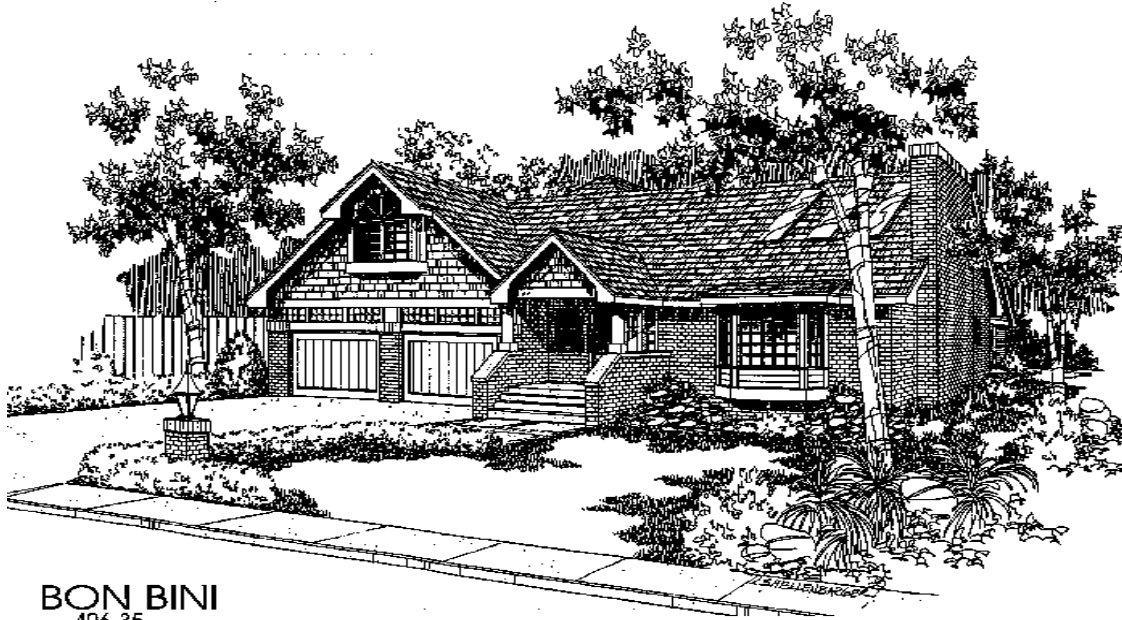

HOME DESIGNS FEATURE

BON BINI
406-35

Save 30% on construction plans when using discount code LLM30 by ordering online or by phone.

Please charge my credit card (circle)
Visa Mastercard

Yes, send me a Study Kit for Bon Bini 406-35 (\$25.00)

Exp. _____ / _____ Discount Code: **LLM30**

Fill in information to the right and send with credit card information, check, or money order to:

Landmark Designs, Inc.
PO Box 5625
Eugene, OR 97405

Send to:

Name _____