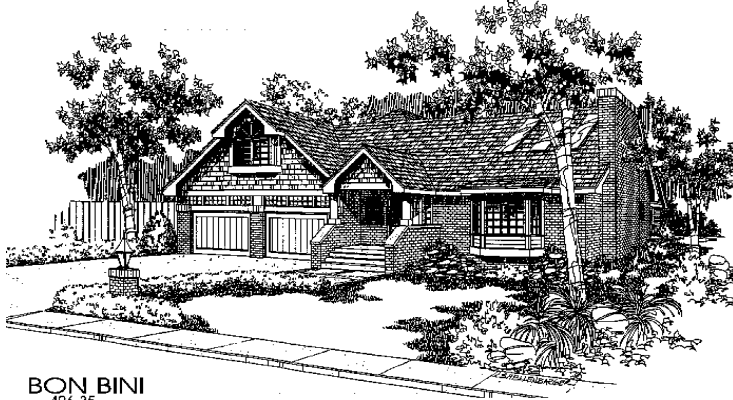

HOME DESIGNS FEATURE

BON BINI
—406-35—

The Bon Bini (406-35) has three skylights in the vaulted great room that bathe the home in natural light. All three bedrooms are located in the back of the home. Order or search online at www.ldiplans.com. Use the code LLM30 and save 30% on full set orders, or call 1-800-562-1151, to order. Study plans for \$25.00 are available for all our plans.

BON BINI (406-35)
OVERALL DIMENSIONS: 54'-0" X 58'-0"
LIVING: 1618 square feet
ATTIC: 880 square feet
GARAGE: 658 square feet